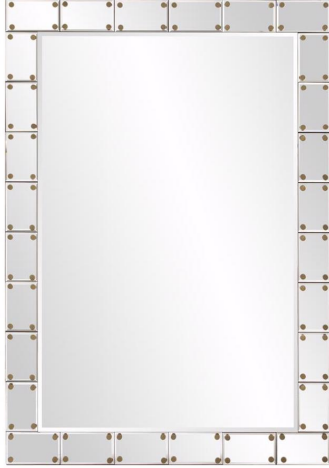

# Mirrors

## MHE29006 – Remington Mirror

The Remington Mirror is a Contemporary piece featuring a frame composed of clear mirrored tiles that surround the central mirror. Each tile is adorned with flat bronze studs. It is a perfect focal point for an entryway, bathroom, bedroom or any room in your home. D-rings are affixed to the back of the mirror so it is ready to hang right out of the box! Each mirrored tile on this piece has a bevel adding to its beauty and style. The Remington Mirror can be hung vertically or horizontally.

### Specifications

Height 39.5H

Material Wood / Glass

Width 27.5W

Shape Rectangle

Weight 38

Finish Mirror

Package Dimensions 45 x 34 x 4