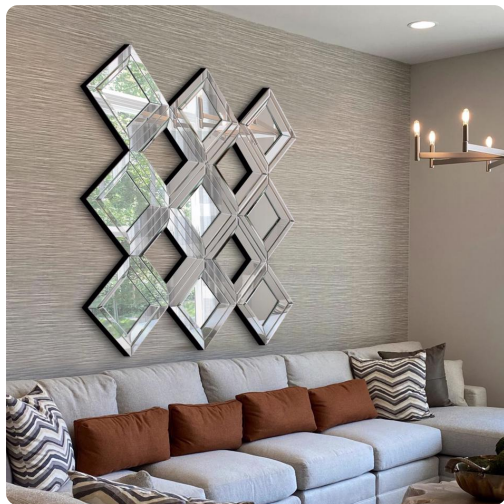

Mirrors

MHE29039 – Diamont Mirror

Specifications

Height 48H

Material Glass

Width 48W

Shape Square

Weight 89

Finish Mirror

Package Dimensions 53 x 53 x 4

<https://www.mdcwall.com/go/sku/MHE29039>