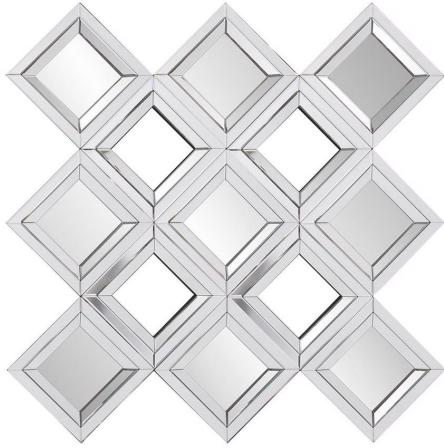

Mirrors

MHE29039 – Diamont Mirror

Our Diamont Mirror is a stunning piece. Faceted, diamond shaped mirrors are arranged in a windowpane style. All these mirrors make for the most amazing reflections of light and color. This stunning functional art piece would be a great addition to any room. Alone or in multiples, it is a perfect focal point for an entryway, bathroom, bedroom or any room in your home. D-rings are affixed to the back of the mirror so it is ready to hang right out of the box in a square or diamond orientation!

Specifications

Height 48H

Material Glass

Width 48W

Shape Square

Weight 89

Finish Mirror

Package Dimensions 53 x 53 x 4