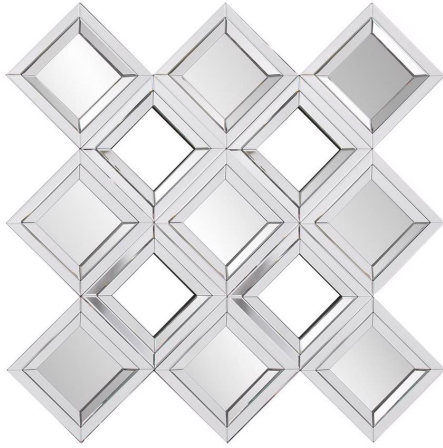

Mirrors

MHE29039 – Diamont Mirror

Our Diamont Mirror is a stunning piece. Faceted, diamond shaped mirrors are arranged in a windowpane style. All these mirrors make for the most amazing reflections of light and color. This stunning functional art piece would be a great addition to any room. Alone or in multiples, it is a perfect focal point for an entryway, bathroom, bedroom or any room in your home. D-rings are affixed to the back of the mirror so it is ready to hang right out of the box in a square or diamond orientation!

Specifications

Height 48H

Material Glass

Width 48W

Shape Square

Weight 89

Finish Mirror

Package Dimensions 53 x 53 x 4