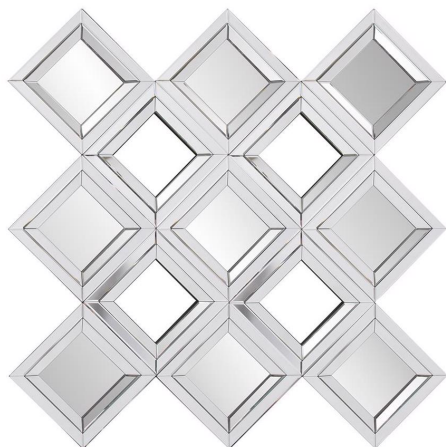

Mirrors

MHE29039 – Diamont Mirror

Specifications

Height 48H

Material Glass

Width 48W

Shape Square

Weight 89

Finish Mirror

Package Dimensions 53 x 53 x 4

<https://www.mdcwall.com/go/sku/MHE29039>