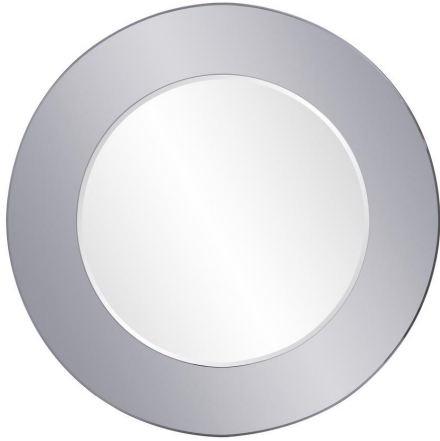

Mirrors

MHE29045 – Aurn Round Mirror

Our Aurn Mirror is a striking piece. It features a round frame of smoky gray mirrored glass. It is a perfect accent piece for an entryway, bathroom, bedroom or any room in your home. D-rings are affixed to the back of the mirror so it is ready to hang right out of the box! It is also available in a rectangular shape.

Specifications

Height 47H

Material Wood / Glass

Width 47W

Shape Round

Weight 60

Finish Mirror

Package Dimensions 52 x 52 x 3