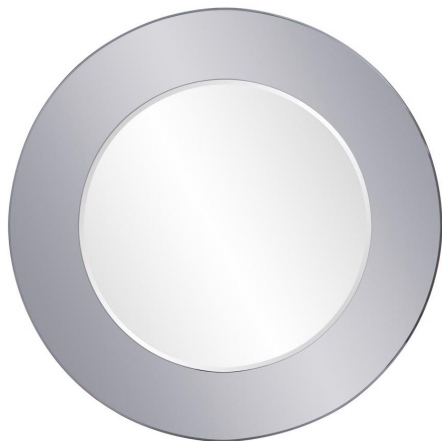

# Mirrors

## MHE29045 – Aurn Round Mirror

Our Aurn Mirror is a striking piece. It features a round frame of smoky gray mirrored glass. It is a perfect accent piece for an entryway, bathroom, bedroom or any room in your home. D-rings are affixed to the back of the mirror so it is ready to hang right out of the box! It is also available in a rectangular shape.

### Specifications

Height 47H

Material Wood / Glass

Width 47W

Shape Round

Weight 60

Finish Mirror

Package Dimensions 52 x 52 x 3