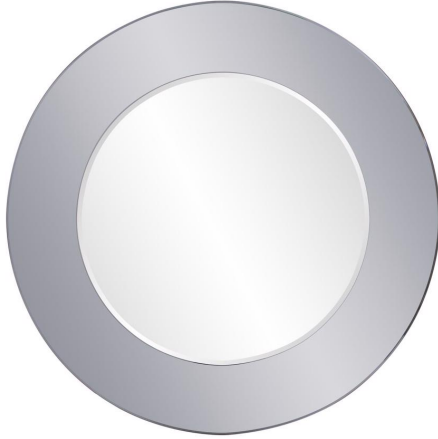

Mirrors

MHE29045 – Aurn Round Mirror

Our Aurn Mirror is a striking piece. It features a round frame of smoky gray mirrored glass. It is a perfect accent piece for an entryway, bathroom, bedroom or any room in your home. D-rings are affixed to the back of the mirror so it is ready to hang right out of the box! It is also available in a rectangular shape.

Specifications

Height 47H

Material Wood / Glass

Width 47W

Shape Round

Weight 60

Finish Mirror

Package Dimensions 52 x 52 x 3