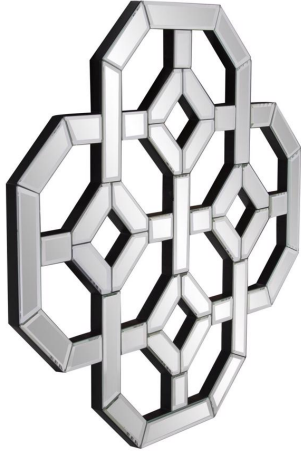

Mirrors

MHE29056 – Armonia Mirror

Armonia is Italian for the word harmony. The symmetry of the Armonia Mirror opens the imagination wide to a variety of installations. The intersecting lines and the beautiful beveled edges play off light and reflections at every angle creating a work of functional art. Whether singularly or in a well planned group, this design will become to valued asset to designers of all levels. D-rings are affixed to the back of the mirror so it is ready to hang right out of the box.

Specifications

Height 20H

Material Wood / Glass

Width 20W

Shape Round

Weight 7

Finish Mirror

Package Dimensions 22 x 22 x 3