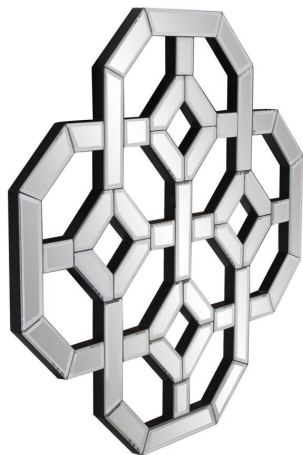

# Mirrors

MHE29056 – Armonia Mirror

## Specifications

Height 20H

Material Wood / Glass

Width 20W

Shape Round

Weight 7

Finish Mirror

Package Dimensions 22 x 22 x 3

<https://www.mdcwall.com/go/sku/MHE29056>