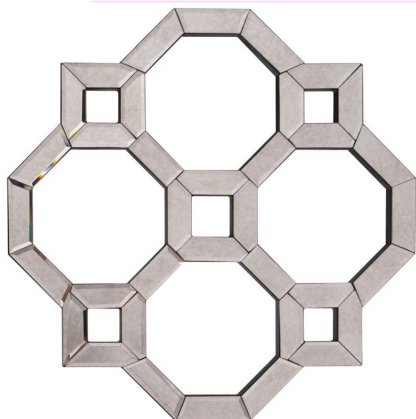

# Mirrors

MHE29066 – Antoni Geometric Mirror

## Specifications

Height 20.5H

Material Glass / MDF

Width 20.5W

Weight 6.6

Finish Antique

Package Dimensions 24X24X4

<https://www.mdcwall.com/go/sku/MHE29066>