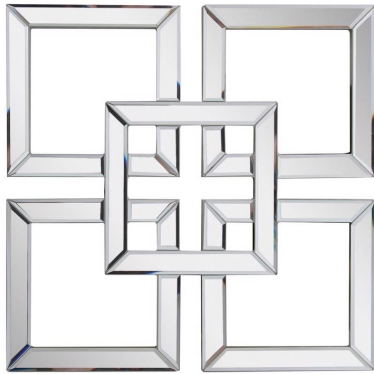

# Mirrors

MHE29095 – Landia Square Mirror, Clear

## Specifications

Height 16H

Material Glass / MDF

Width 16W

Finish Polished

Package Dimensions 20X20X3

<https://www.mdcwall.com/go/sku/MHE29095>