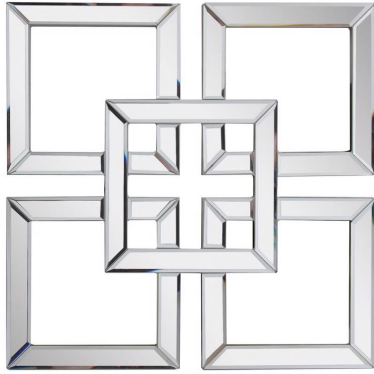

Mirrors

MHE29095 – Landia Square Mirror- Clear

The Landia square mirror is a simple play off of layering squares and studying the lines. Our use of clear mirror with polished and beveled edges gives each of these pieces a depth that most mirrors do not have. These mirrors were designed to be used individually or in large numbers to make a grand statement.

Specifications

Height 16H

Material Glass / MDF

Width 16W

Finish Polished

Package Dimensions 20X20X3

<https://www.mdcwall.com/go/sku/MHE29095>