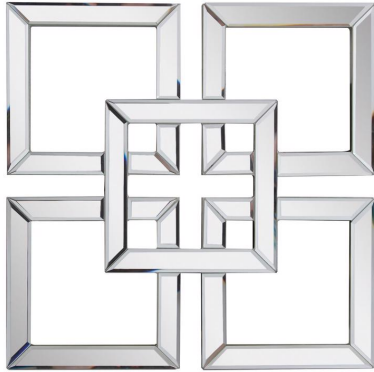

Mirrors

MHE29095 – Landia Square Mirror- Clear

The Landia square mirror is a simple play off of layering squares and studying the lines. Our use of clear mirror with polished and beveled edges gives each of these pieces a depth that most mirrors do not have. These mirrors were designed to be used individually or in large numbers to make a grand statement.

Specifications

Height 16H

Material Glass / MDF

Width 16W

Finish Polished

Package Dimensions 20X20X3

<https://www.mdcwall.com/go/sku/MHE29095>