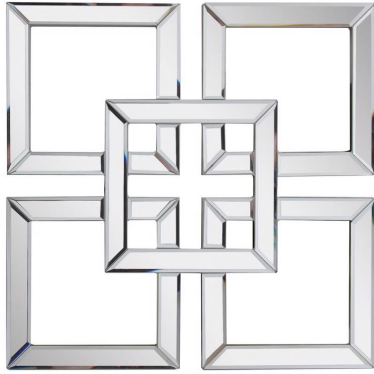

Mirrors

MHE29095 – Landia Square Mirror, Clear

Specifications

Height 16H

Material Glass / MDF

Width 16W

Finish Polished

Package Dimensions 20X20X3

<https://www.mdcwall.com/go/sku/MHE29095>