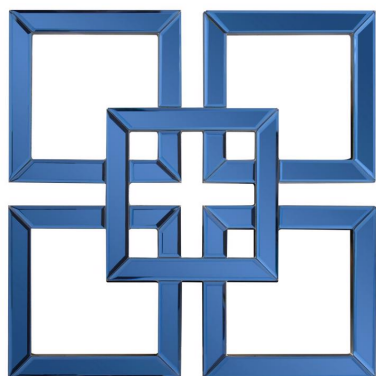

Mirrors

MHE29096 – Landia Square Mirror, Blue

Specifications

Height 16H

Material Glass / MDF

Width 16W

Finish Polished

Package Dimensions 20X20X3