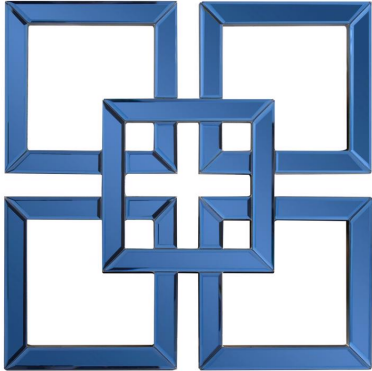

# Mirrors

## MHE29096 – Landia Square Mirror- Blue

The Landia square mirror is a simple play off of layering squares and studying the intersecting lines. Our use of the blue mirror with polished and beveled edges gives each of these pieces a depth that most mirrors do not have. These mirrors were designed to be used individually or in large numbers to make a grand statement.

### Specifications

Height 16H

Material Glass / MDF

Width 16W

Finish Polished

Package Dimensions 20X20X3

<https://www.mdcwall.com/go/sku/MHE29096>