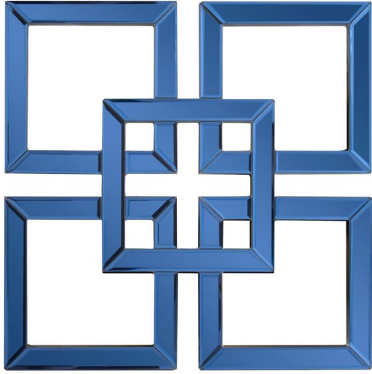

Mirrors

MHE29096 – Landia Square Mirror- Blue

The Landia square mirror is a simple play off of layering squares and studying the intersecting lines. Our use of the blue mirror with polished and beveled edges gives each of these pieces a depth that most mirrors do not have. These mirrors were designed to be used individually or in large numbers to make a grand statement.

Specifications

Height 16H

Material Glass / MDF

Width 16W

Finish Polished

Package Dimensions 20X20X3

<https://www.mdcwall.com/go/sku/MHE29096>