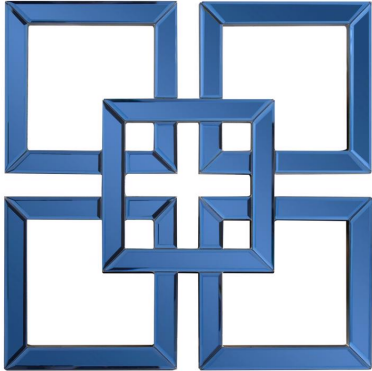

Mirrors

MHE29096 – Landia Square Mirror- Blue

The Landia square mirror is a simple play off of layering squares and studying the intersecting lines. Our use of the blue mirror with polished and beveled edges gives each of these pieces a depth that most mirrors do not have. These mirrors were designed to be used individually or in large numbers to make a grand statement.

Specifications

Height 16H

Material Glass / MDF

Width 16W

Finish Polished

Package Dimensions 20X20X3

<https://www.mdcwall.com/go/sku/MHE29096>