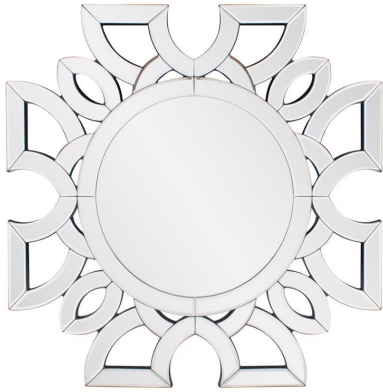

Mirrors

MHE29101 – Eduina Symmetrical Cut Pattern Wall Mirror

The frame composed of interwoven mirrored bands, exudes a sense of cosmic intrigue and artistry. The outer mirrored band, adorned with intricate beveling, adds a touch of sophistication and texture to the overall composition. Whether placed in an entryway, bathroom, bedroom, or any room in your home, this mirror becomes a mesmerizing focal point that adapts to your space. It is ready to hang in multiple directions straight out of the box, allowing you to explore various orientations and create a customized visual experience.

Specifications

Height 19.3/4H

Material MDF/Glass

Width 19.3/4W

Shape Abstract

Weight 5.5

Finish Clear glass

Package Dimensions 3