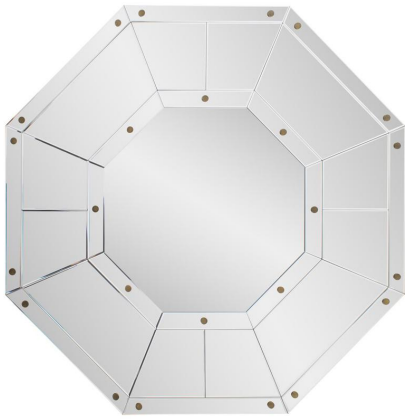

# Mirrors

## MHE29108 – Octet Mirror

The Octet Mirror has a unique shape and design featuring multiple beveled mirror-on-mirror pieces that create a mesmerizing interplay of light. Gold accents and geometric shapes create a captivating design making it a focal point of visual interest.

### Specifications

Material Glass; MDF

Height 51H

Width 51W

Shape Octagon

Weight 55

Type product

Finish Hand Finished

Overall Dimensions 51H x 51W x 1.5D

Package Dimensions 52"L x 52"W x 4.1/2"H

Country of Origin China

<https://www.mdcwall.com/go/sku/MHE29108>