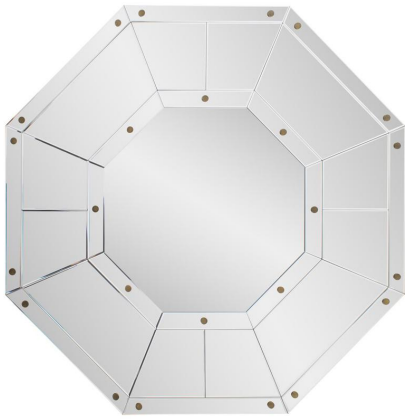

Mirrors

MHE29108 – Octet Mirror

The Octet Mirror has a unique shape and design featuring multiple beveled mirror-on-mirror pieces that create a mesmerizing interplay of light. Gold accents and geometric shapes create a captivating design making it a focal point of visual interest.

Specifications

Material Glass; MDF

Height 51H

Width 51W

Shape Octagon

Weight 55

Type product

Finish Hand Finished

Overall Dimensions 51H x 51W x 1.5D

Package Dimensions 52"L x 52"W x 4.1/2"H

Country of Origin China

<https://www.mdcwall.com/go/sku/MHE29108>