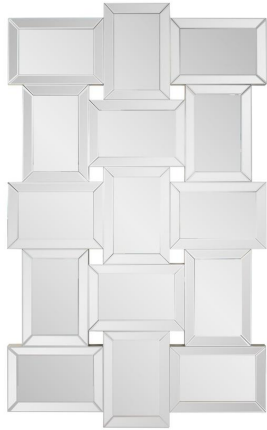

# Mirrors

## MHE29118 – Twill Mirror

The Oversized Twill Mirror showcases an interlocking rectangular design with beveled edges, perfect for modern or transitional spaces. Its bold scale adds light, depth, and a striking focal point to any room while complementing various décor styles.

### Specifications

<https://www.mdcwall.com/go/sku/MHE29118>

Material MDF

Height 78.1/4H

Width 48W

Shape Rectangle

Weight 147

Type product

Finish Polished

Overall Dimensions 78.1/4H x 48W x 2D

Package Dimensions 84"L x 53"W x 4"H

Country of Origin China