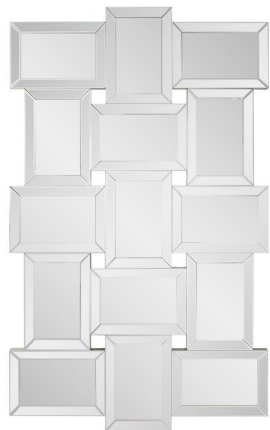

Mirrors

MHE29118 – Twill Mirror

The Oversized Twill Mirror showcases an interlocking rectangular design with beveled edges, perfect for modern or transitional spaces. Its bold scale adds light, depth, and a striking focal point to any room while complementing various décor styles.

Specifications

Material MDF

Height 78.1/4H

Width 48W

Shape Rectangle

Weight 147

Type product

Finish Polished

Overall Dimensions 78.1/4H x 48W x 2D

Package Dimensions 84"L x 53"W x 4"H

Country of Origin China

<https://www.mdcwall.com/go/sku/MHE29118>