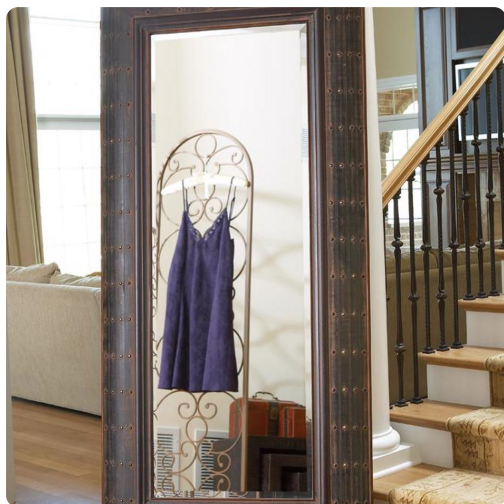

Mirrors

MHE33017 – Pamela Mirror

Specifications

Height 84H

Material Wood

Width 40W

Shape Rectangle

Weight 71

Finish Antique

Package Dimensions 88 x 44 x 5

<https://www.mdcwall.com/go/sku/MHE33017>