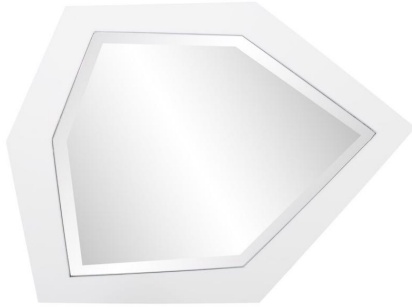

# Mirrors

MHE33049 – Abrams Mirror - White

Inspired by the artwork of Thomas Abrams, these asymmetrical mirrors can go from small accent spaces when used alone to larger impact displays when used in multiples. The subtle matte white finish allows the mirror to fit perfectly into a contemporary setting where the unique shape takes center stage.

## Specifications

Height 11.3/4H

Material MDF

Width 16W

Weight 1.17

Finish Matte

Package Dimensions 18x18x4

<https://www.mdcwall.com/go/sku/MHE33049>