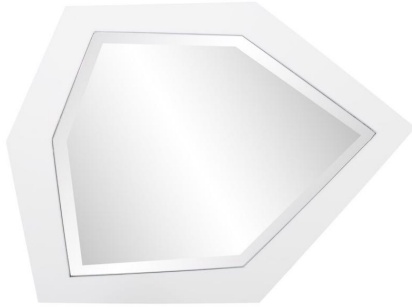

Mirrors

MHE33049 – Abrams Mirror - White

Inspired by the artwork of Thomas Abrams, these asymmetrical mirrors can go from small accent spaces when used alone to larger impact displays when used in multiples. The subtle matte white finish allows the mirror to fit perfectly into a contemporary setting where the unique shape takes center stage.

Specifications

Height 11.3/4H

Material MDF

Width 16W

Weight 1.17

Finish Matte

Package Dimensions 18x18x4

<https://www.mdcwall.com/go/sku/MHE33049>