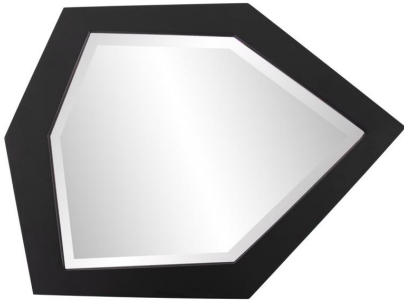

Mirrors

MHE33050 – Abrams Mirror - Black

Inspired by the artwork of Thomas Abrams, these asymmetrical mirrors can go from small accent spaces when used alone to larger impact displays when used in multiples. The subtle matte black finish allows the mirror to fit perfectly into a contemporary setting where the unique shape takes center stage.

Specifications

Height 11.3/4H

Material MDF

Width 16W

Weight 4

Finish Matte

Package Dimensions 18x18x4

<https://www.mdcwall.com/go/sku/MHE33050>