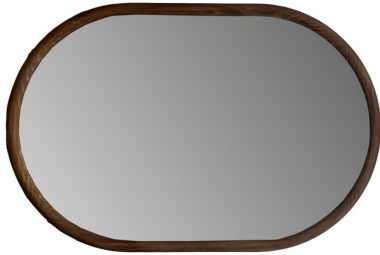

Mirrors

MHE33055 – Arcadia Oval Mirror

This mirror features an elongated oval design framed in solid wood with a warm walnut finish. Its smooth, rounded edges and clean profile make it a versatile choice for modern, rustic, or transitional interiors. Ideal for use as a wall or vanity mirror in entryways, bedrooms, or bathrooms.

Specifications

Material Wood

Height 35.5H

Width 23.5W

Shape Oval

Weight 14

Type product

Overall Dimensions 35.5H x 23.5W x 1D

Package Dimensions 41"L x 30"W x 4"H

Country of Origin China

<https://www.mdcwall.com/go/sku/MHE33055>