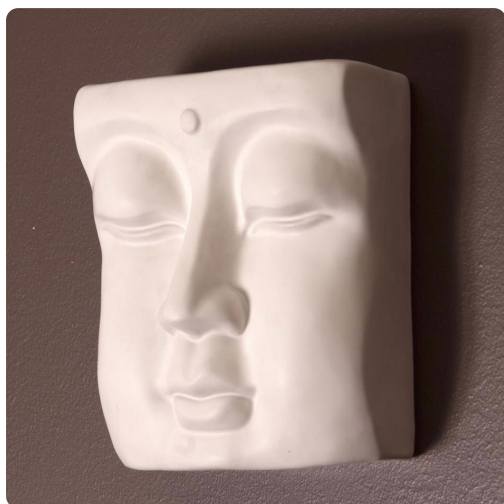

Wall Art

MHE34092 – Abstract Buddha Face in Eggshell White Ceramic Wall

Specifications

Height 8.5H

Material Ceramic

Width 7.5W

Shape Square

Weight 4

Finish Matte

Package Dimensions 11 x 8 x 11

<https://www.mdcwall.com/go/sku/MHE34092>