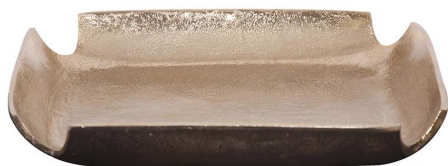

Accessories

MHE35135 – Raw Gold Aluminum Tray with Notched Corners

Specifications

Height 2H

Material Aluminum

Width 13.5W

Shape Square

Weight 10

Finish Raw

Package Dimensions 15 x 3 x 15

<https://www.mdcwall.com/go/sku/MHE35135>