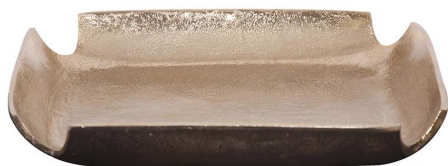

## Accessories

MHE35135 – Raw Gold Aluminum Tray with Notched Corners

### Specifications

Height 2H

Material Aluminum

Width 13.5W

Shape Square

Weight 10

Finish Raw

Package Dimensions 15 x 3 x 15