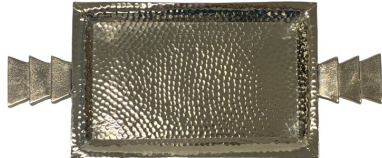

Wall Art

MHE35426 – Calder Silver Tray Wall Decor

Featuring a rectangular hammered metal surface and distinctive stepped triangle handles, this tray brings texture, shine, and vintage glamour to any design. Available in multiple finishes, it's perfect for serving drinks, displaying candles, or styling on a coffee table or on the wall!

Specifications

Material Aluminum

Height 1.5H

Width 24W

Shape Rectangle

Weight 3

Type product

Finish Hammered

Overall Dimensions 1.5H x 24W x 9.3/4D

Country of Origin India

<https://www.mdcwall.com/go/sku/MHE35426>