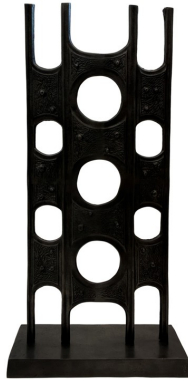

Accessories

MHE35444 – Alu Brutalist Sculpture

This sculpture features a bold vertical design with a series of circular cutouts and intricate surface textures. Finished in a deep matte black, this striking piece adds modern dimension and architectural appeal to any space. Perfect for display on consoles, pedestals, or shelves, it serves as both a sculptural focal point and a conversation piece.

Specifications

Material Aluminum

Height 42H

Width 20W

Shape Rectangle

Type product

Overall Dimensions 42H x 20W x 10D

Package Dimensions 50"L x 27"W x 15"H