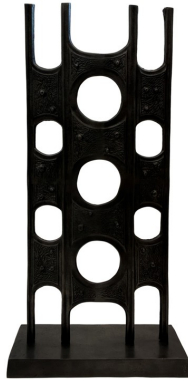

## MHE35444 – Alu Brutalist Sculpture

This sculpture features a bold vertical design with a series of circular cutouts and intricate surface textures. Finished in a deep matte black, this striking piece adds modern dimension and architectural appeal to any space. Perfect for display on consoles, pedestals, or shelves, it serves as both a sculptural focal point and a conversation piece.

### Specifications

Material Aluminum

Height 42H

Width 20W

Shape Rectangle

Type product

Overall Dimensions 42H x 20W x 10D

Package Dimensions 50"L x 27"W x 15"H