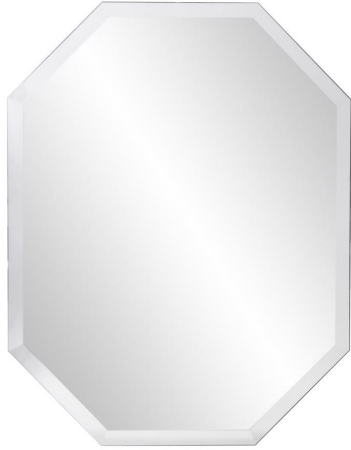

Mirrors

MHE36001 – Frameless Octagonal Mirror

This piece is all mirror. No frame, no decoration, no finishes. Just its simple, beautiful self. It is an elongated octagon with a simple beveled edge. Alone or in multiples, the Frameless Mirror is a perfect accent piece for an entryway, bathroom, bedroom or any room in your home. D-rings are affixed to the back of the mirror so it is ready to hang right out of the box in either a horizontal or vertical orientation! Other frameless sizes and shapes are available.

Specifications

Height 28H

Material Glass

Width 22W

Shape Rectangle

Weight 15

Finish Mirror

Package Dimensions 28 x 34 x 7