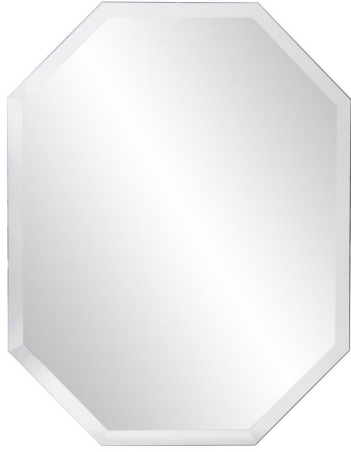

# Mirrors

## MHE36001 – Frameless Octagonal Mirror

This piece is all mirror. No frame, no decoration, no finishes. Just its simple, beautiful self. It is an elongated octagon with a simple beveled edge. Alone or in multiples, the Frameless Mirror is a perfect accent piece for an entryway, bathroom, bedroom or any room in your home. D-rings are affixed to the back of the mirror so it is ready to hang right out of the box in either a horizontal or vertical orientation! Other frameless sizes and shapes are available.

### Specifications

Height 28H

Material Glass

Width 22W

Shape Rectangle

Weight 15

Finish Mirror

Package Dimensions 28 x 34 x 7