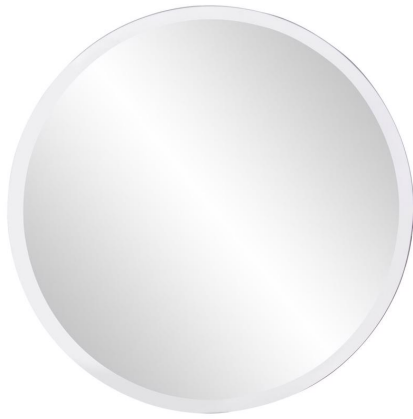

Mirrors

MHE36005 – Round Mirror

This piece is all mirror. No frame, no decoration, no finishes. Just its simple, beautiful self. It is a circle with a simple beveled edge. Alone or in multiples, the Frameless Mirror is a perfect accent piece for an entryway, bathroom, bedroom or any room in your home. D-rings are affixed to the back of the mirror so it is ready to hang right out of the box! Other frameless sizes and shapes are available.

Specifications

Height 28H

Material Glass

Width 28W

Shape Round

Weight 20

Finish Mirror

Package Dimensions 33 x 33 x 5