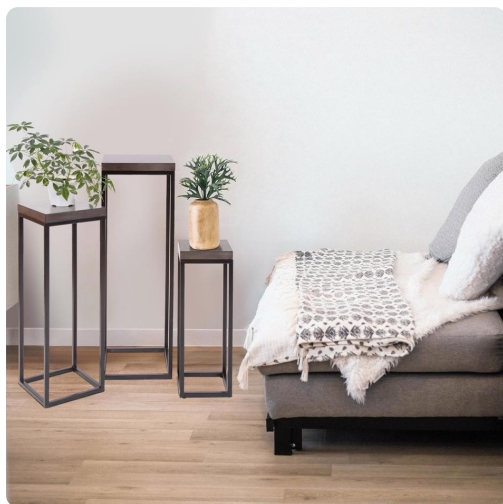

# Accent Furniture

MHE36052 – Kenton Pedestal Set

## Specifications

Height 43.3/4H

Material Wood / Metal

Width 14W

Shape Square

Weight 48

Finish Wood Grain

Package Dimensions 17 x 17 x 47