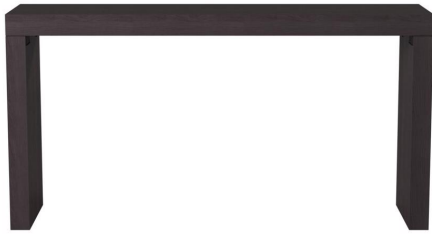

Accent Furniture

MHE37131 – Black Wood Grain Veneer
Console Table

Specifications

Height 30.3/4H

Material Wood

Width 58W

Shape Rectangle

Weight 52

Finish Wood Grain

Package Dimensions 64 x 20 x 10

<https://www.mdcwall.com/go/sku/MHE37131>