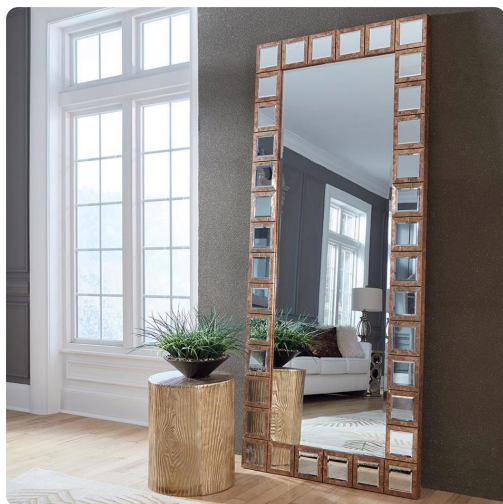

# Mirrors

## MHE37146 – Magnus Mirror

### Specifications

Height 85H

Material Copper / Wood

Width 36.5W

Shape Rectangle

Weight 87

Finish Acid Treated

Package Dimensions 91 x 43 x 4