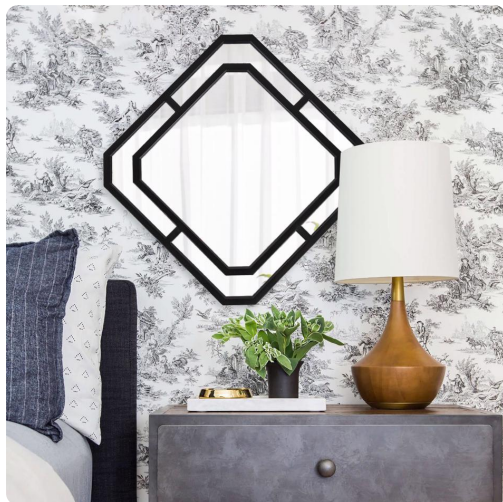

# Mirrors

MHE37196 – Dexter Mirror

## Specifications

Height 15.3/4H

Material Metal

Width 15.3/4W

Shape Square

Weight 9

Finish Matte

Package Dimensions 25 x 25 x 4