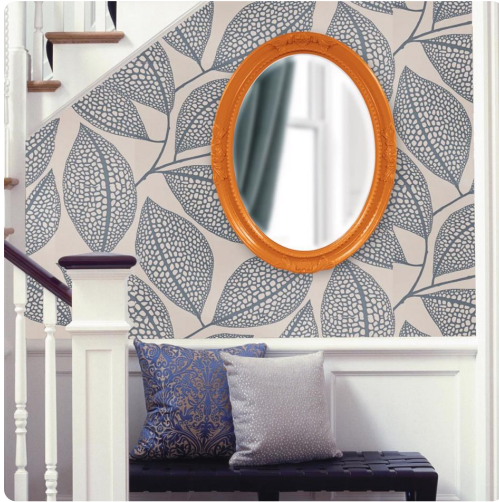

# Mirrors

## MHE401010 – Queen Ann Mirror - Glossy Orange

The Queen Ann Mirror features a glossy orange lacquer finish. The oval frame is made from wood and is accented with a beaded textured inset and decorative adornments on each side of the frame. For more added detail the mirror features a one inch bevel. Its Traditional style makes this mirror a favorite for bringing some flair to your decor. This simple yet stunning piece would be a great addition to any room. It is a perfect focal point for an entryway, bathroom, bedroom or any room in your home. D-rings are affixed to the back of the mirror so it is ready to hang right out of the box in either a horizontal or vertical orientation!

### Specifications

Height 33H

Material Wood

Width 25W

Shape Oval

Weight 24

Finish Glossy

Package Dimensions 31 x 4 x 38