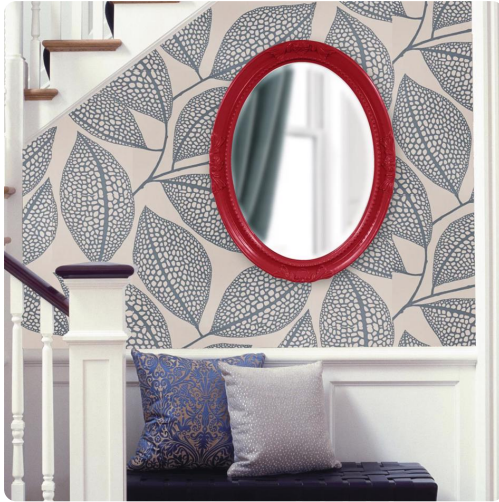

Mirrors

MHE40101R – Queen Ann Mirror - Glossy Red

The Queen Ann Mirror features a glossy red lacquer finish. The oval frame is made from wood and is accented with a beaded textured inset and decorative adornments on each side of the frame. For more added detail the mirror features a one inch bevel. Its Traditional style makes this mirror a favorite for bringing some flair to your decor. This simple yet stunning piece would be a great addition to any room. It is a perfect focal point for an entryway, bathroom, bedroom or any room in your home. D-rings are affixed to the back of the mirror so it is ready to hang right out of the box in either a horizontal or vertical orientation!

Specifications

Height 33H

Material Wood

Width 25W

Shape Oval

Weight 24

Finish Glossy

Package Dimensions 31 x 4 x 38