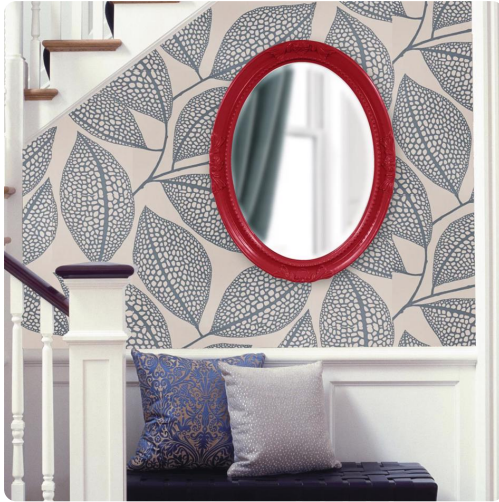

Mirrors

MHE40101R – Queen Ann Mirror - Glossy
Red

Specifications

Height 33H

Material Wood

Width 25W

Shape Oval

Weight 24

Finish Glossy

Package Dimensions 31 x 4 x 38

<https://www.mdcwall.com/go/sku/MHE40101R>