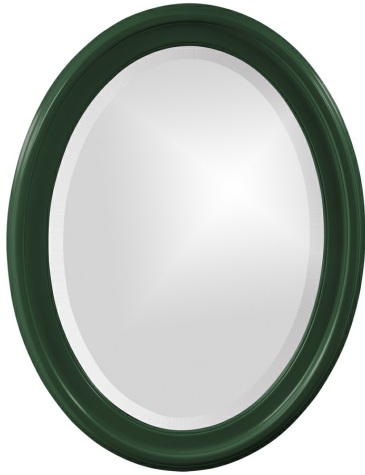

Mirrors

MHE40107HG – George Mirror - Glossy Hunter Green

The George Mirror features a glossy hunter green lacquer finish. The oval frame is made from wood and is accented with grooves for added depth and character. For more added detail the mirror features a one inch bevel. Its Transitional style makes this mirror a favorite for bringing some flair to your decor. This simple yet stunning piece would be a great addition to any room. It is a perfect focal point for an entryway, bathroom, bedroom or any room in your home. D-rings are affixed to the back of the mirror so it is ready to hang right out of the box in either a horizontal or vertical orientation! The George Mirror is part of our custom paint program and is available in one of fourteen vivid colors. It is proudly painted in the USA.

Specifications

Height 33H

Material Wood

Width 25W

Shape Oval

Weight 15

Finish Glossy

Package Dimensions 31 x 4 x 38