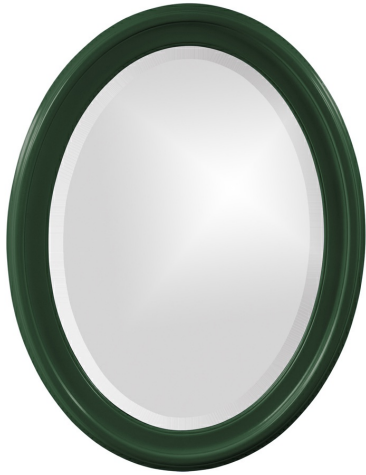

Mirrors

MHE40107HG – George Mirror - Glossy
Hunter Green

Specifications

Height 33H

Material Wood

Width 25W

Shape Oval

Weight 15

Finish Glossy

Package Dimensions 31 x 4 x 38

<https://www.mdcwall.com/go/sku/MHE40107HG>