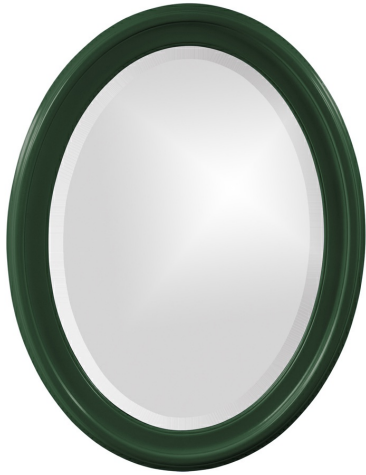

## Mirrors

MHE40107HG – George Mirror - Glossy  
Hunter Green

### Specifications

Height 33H

Material Wood

Width 25W

Shape Oval

Weight 15

Finish Glossy

Package Dimensions 31 x 4 x 38