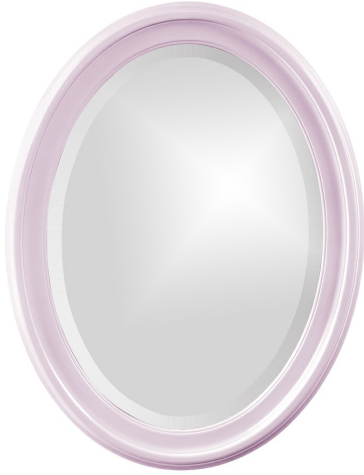

# Mirrors

## MHE40107LI – George Mirror - Glossy Lilac

The George Mirror features a glossy lilac purple lacquer finish. The oval frame is made from wood and is accented with grooves for added depth and character. For more added detail the mirror features a one inch bevel. Its Transitional style makes this mirror a favorite for bringing some flair to your decor. This simple yet stunning piece would be a great addition to any room. It is a perfect focal point for an entryway, bathroom, bedroom or any room in your home. D-rings are affixed to the back of the mirror so it is ready to hang right out of the box in either a horizontal or vertical orientation! The George Mirror is part of our custom paint program and is available in one of fourteen vivid colors. It is proudly painted in the USA.

### Specifications

Height 33H

Material Wood

Width 25W

Shape Oval

Weight 15

Finish Glossy

Package Dimensions 31 x 4 x 38