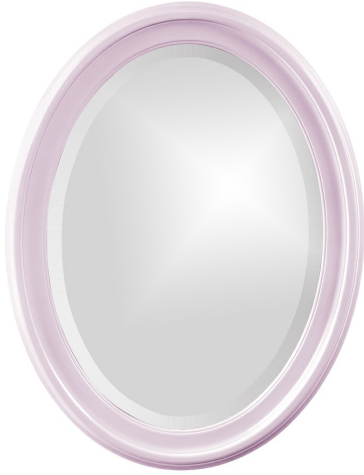

Mirrors

MHE40107LI – George Mirror - Glossy Lilac

The George Mirror features a glossy lilac purple lacquer finish. The oval frame is made from wood and is accented with grooves for added depth and character. For more added detail the mirror features a one inch bevel. Its Transitional style makes this mirror a favorite for bringing some flair to your decor. This simple yet stunning piece would be a great addition to any room. It is a perfect focal point for an entryway, bathroom, bedroom or any room in your home. D-rings are affixed to the back of the mirror so it is ready to hang right out of the box in either a horizontal or vertical orientation! The George Mirror is part of our custom paint program and is available in one of fourteen vivid colors. It is proudly painted in the USA.

Specifications

Height 33H

Material Wood

Width 25W

Shape Oval

Weight 15

Finish Glossy

Package Dimensions 31 x 4 x 38