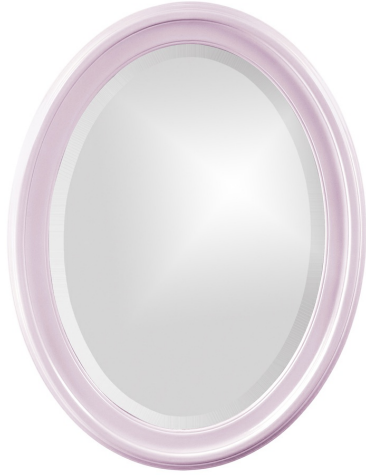

Mirrors

MHE40107LI – George Mirror - Glossy Lilac

Specifications

Height 33H

Material Wood

Width 25W

Shape Oval

Weight 15

Finish Glossy

Package Dimensions 31 x 4 x 38

<https://www.mdcwall.com/go/sku/MHE40107LI>