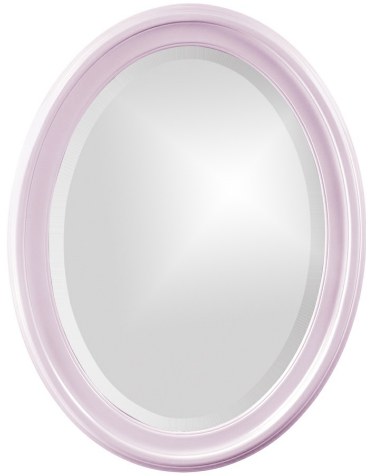

Mirrors

MHE40107LI – George Mirror - Glossy Lilac

Specifications

Height 33H

Material Wood

Width 25W

Shape Oval

Weight 15

Finish Glossy

Package Dimensions 31 x 4 x 38

<https://www.mdcwall.com/go/sku/MHE40107LI>