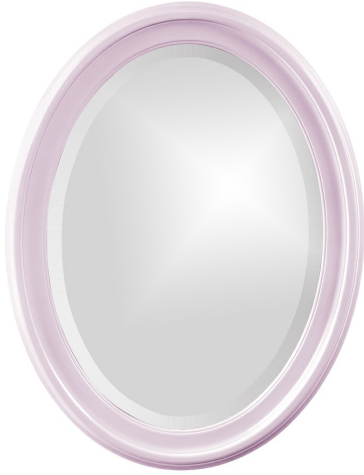

Mirrors

MHE40107LI – George Mirror - Glossy Lilac

Specifications

Height 33H

Material Wood

Width 25W

Shape Oval

Weight 15

Finish Glossy

Package Dimensions 31 x 4 x 38

<https://www.mdcwall.com/go/sku/MHE40107LI>