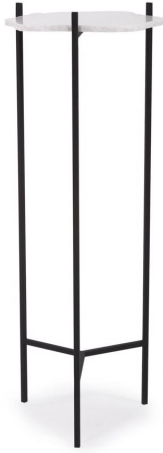

Accent Furniture

MHE41068 – Alberta Marble Pedestal Tall

The hand quarried white marble top of the Alberta Pedestal Table is contrasted with matte black iron base to give a simpler modern twist to the traditional pedestal. Natural stone has become a valued home decor accent from walls to surfaces, each becoming works of art in themselves. Pair with the other pieces in the collection to complete the look!

Specifications

Height 35H

Material Iron / Marble

Width 15W

Shape Round

Weight 5.52

Finish Matte

<https://www.mdcwall.com/go/sku/MHE41068>