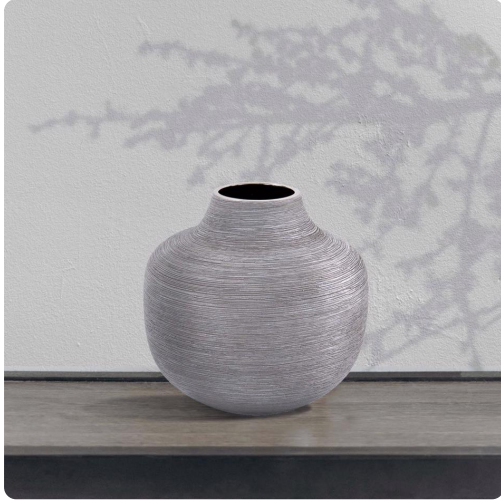

### MHE42055 – Niemeyer Short Ceramic Vase

#### Specifications

Height 9.5H

Material Ceramic

Width 10W

Shape Round

Weight 2.1

Finish Textured/Polished

Package Dimensions 13 x 13 x 12