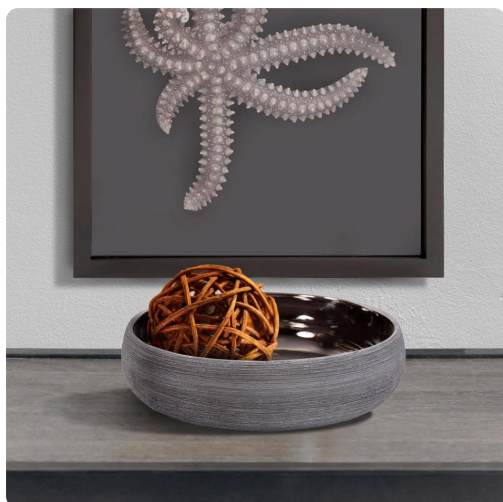

Accessories

MHE42056 – Niemeyer Short Ceramic Bowl

Specifications

Height 3H

Material Ceramic

Width 10W

Shape Round

Weight 1.5

Finish Textured/Polished

<https://www.mdcwall.com/go/sku/MHE42056>