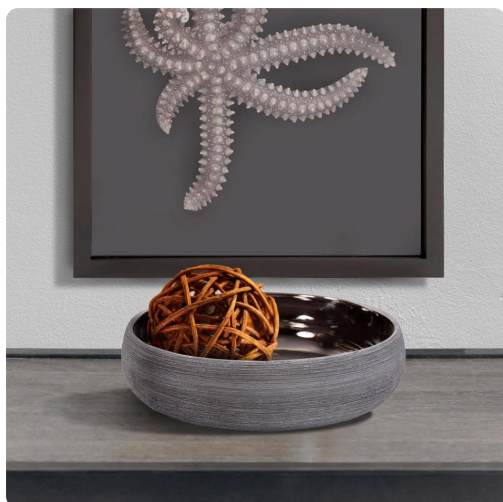

## Accessories

### MHE42056 – Niemeyer Short Ceramic Bowl

### Specifications

Height 3H

Material Ceramic

Width 10W

Shape Round

Weight 1.5

Finish Textured/Polished

<https://www.mdcwall.com/go/sku/MHE42056>