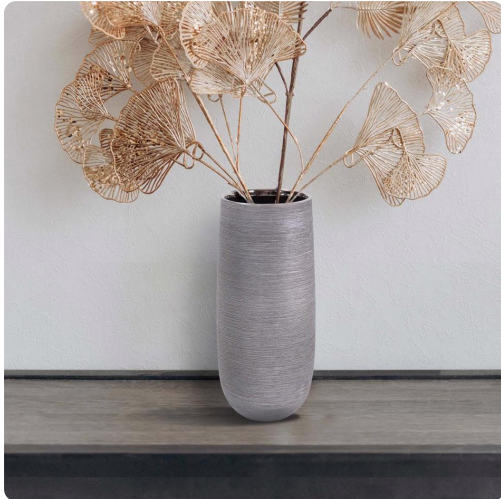

## MHE42057 – Niemeyer Ceramic Torpedo Vase

Inspired by the architectural concrete structures of the late 60's and early 70's. The Niemeyer Ceramic Torpedo Vase features the rough outer texture of a concrete like finish, highlighted by a silver plated interior. Additional shapes available.

### Specifications

Height 14.5H

Material Ceramic

Width 6.5W

Shape Round

Weight 2.85

Finish Textured/Polished

Package Dimensions 9 x 9 x 17.5