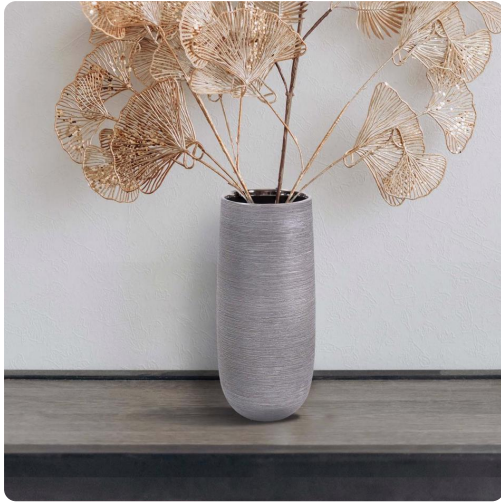

Accessories

MHE42057 – Niemeyer Ceramic Torpedo Vase

Specifications

Height 14.5H

Material Ceramic

Width 6.5W

Shape Round

Weight 2.85

Finish Textured/Polished

Package Dimensions 9 x 9 x 17.5

<https://www.mdcwall.com/go/sku/MHE42057>