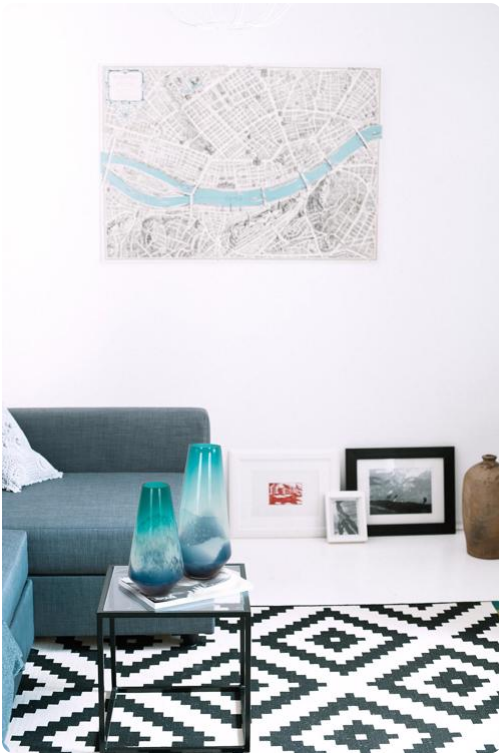

Accessories

MHE44043 – Breakers Vase, Small

Accessories

The crashing waves with their white caps became the inspiration for these beautifully hand crafted glass vases. The bulbous shape with it's tapered sides, shows off a stunning display of colors in various shades of teal blue and white. From areas of translucent color to opaque colored texture, the small Breakers vase is a prime example of art glass.

Specifications

Height 13H
Material Ceramic
Width 6.3/4W
Weight 1.95
Finish Frosted
Package Dimensions 8x8x15

<https://www.mdcwall.com/go/sku/MHE44043>