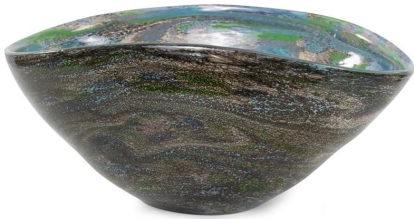

Accessories

MHE44090 – Kabir Glass Bowl

A vibrant addition to your home decor. Crafted to infuse your space with personality, this piece features a kaleidoscope effect created by a mix of vibrant colors. Bright blues and teals peek through rich browns and grays, resulting in a sparkling and dynamic visual display.

Specifications

Material Glass

Height 6.1/4H

Width 13.3/8W

Shape Oval

Type product

Finish Hand Finished

Overall Dimensions 6.1/4H x 13.3/8W x 9.5/8D