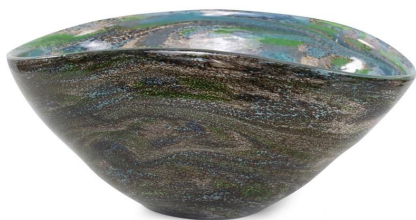

Accessories

MHE44090 – Kabir Glass Bowl

A vibrant addition to your home decor. Crafted to infuse your space with personality, this piece features a kaleidoscope effect created by a mix of vibrant colors. Bright blues and teals peek through rich browns and grays, resulting in a sparkling and dynamic visual display.

Specifications

Material Glass

Height 6.1/4H

Width 13.3/8W

Shape Oval

Type product

Finish Hand Finished

Overall Dimensions 6.1/4H x 13.3/8W x 9.5/8D