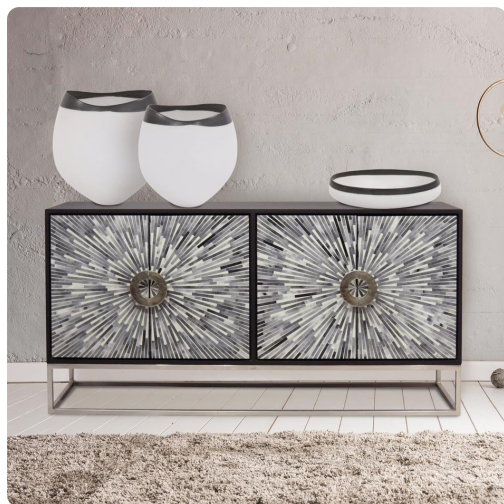

Accent Furniture

MHE45021 – Aurora Credenza

Specifications

Height 31.5H

Material Wood / Steel / Bone *No animals were harmed in the making of this piece.

Width 63W

Shape Rectangle

Weight 169

Finish Multi

<https://www.mdcwall.com/go/sku/MHE45021>