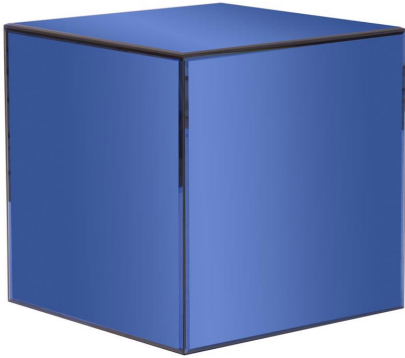

# Accent Furniture

MHE48014 – Blue Mirrored Cube Table

## Specifications

Height 16H

Material Wood / Glass

Width 16W

Shape Square

Weight 38

Finish Mirror

Package Dimensions 20 x 20 x 20