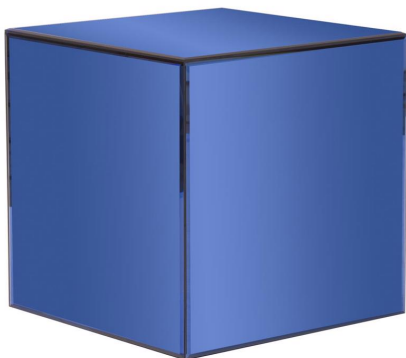

# Accent Furniture

MHE48014 – Blue Mirrored Cube Table

The Cube Table is a simple squared design with a mirrored body. Its cubed form creates flat planes that make for the most amazing displays of light and reflections. Each mirrored panel is sapphire blue and has a small bevel that adds to the table's style and beauty. This mirrored table will look great in an entryway, hallway, living room or any place you need a table! Also available in clear mirror.

## Specifications

Height 16H

Material Wood / Glass

Width 16W

Shape Square

Weight 38

Finish Mirror

Package Dimensions 20 x 20 x 20