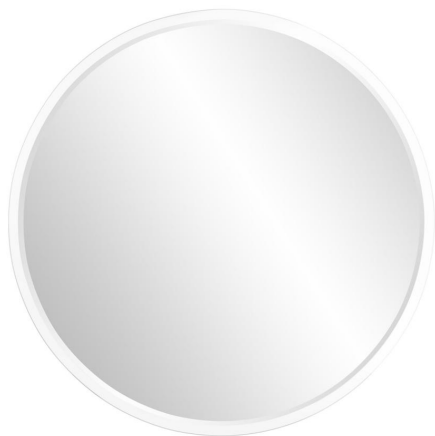

Mirrors

MHE48078 – Clare Round Mirror

The distinct design of our Clare Mirror is clear! A simple round frame of thick, clear acrylic houses a beveled mirror. The Clare Mirror will gracefully adorn your wall, enhancing your decor without overpowering it. D-rings are affixed to the back of the mirror so it is ready to hang right out of the box! Also available in a rectangle shape. Complete the collection by pairing the Clare Mirror with the Clare Table Collection.

Specifications

Height 36H

Material Acrylic

Width 36W

Shape Round

Weight 37

Finish Clear

Package Dimensions 41 x 41 x 4