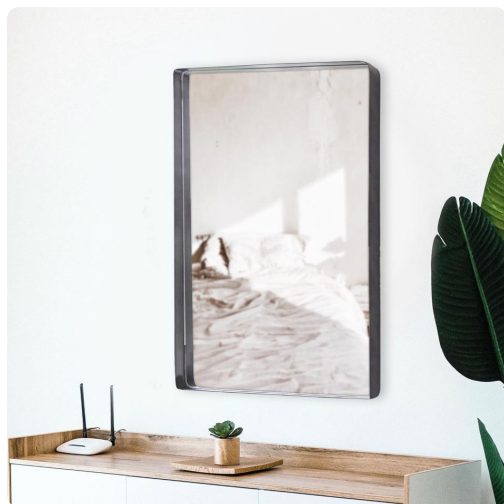

## MHE48100 – Steele Silver Mirror

### Specifications

Height 40H

Material Stainless Steel

Width 30W

Shape Rectangle

Weight 45

Finish Brushed

Package Dimensions 44 x 34 x 5