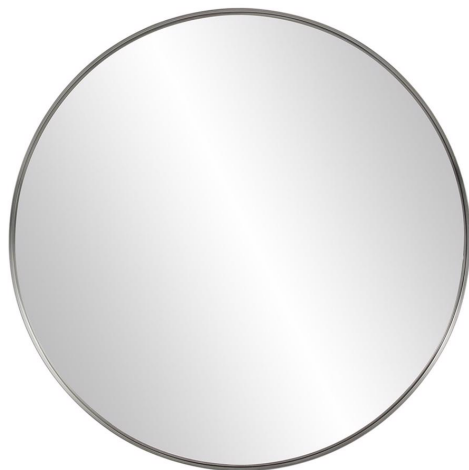

# Mirrors

MHE48106 – Steele Silver Round Mirror

## Specifications

Height 36H

Material Stainless Steel

Width 36W

Shape Round

Weight 41

Finish Brushed

Package Dimensions 40 x 40 x 5