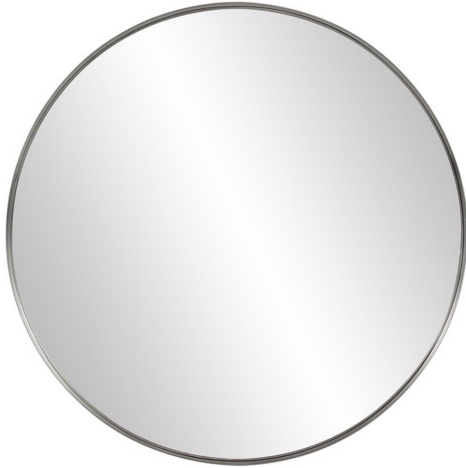

Mirrors

MHE48106 – Steele Silver Round Mirror

With the idea that less is more, our Steele Mirror features a simple round mirror trimmed in a flat, shadow box styled stainless steel frame in a brushed silver. D Rings are affixed to the back of the mirror making it ready to hang right out of the box. Additional colors & sizes also available.

Specifications

Height 36H

Material Stainless Steel

Width 36W

Shape Round

Weight 41

Finish Brushed

Package Dimensions 40 x 40 x 5