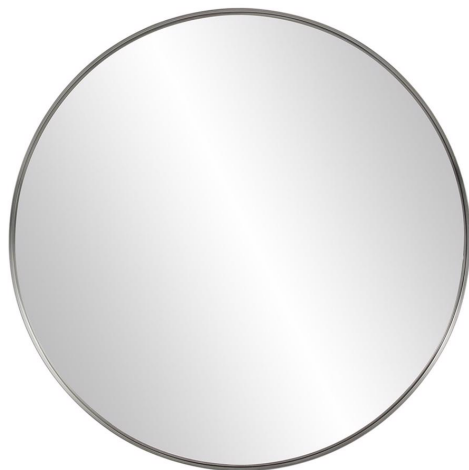

Mirrors

MHE48106 – Steele Silver Round Mirror

Specifications

Height 36H

Material Stainless Steel

Width 36W

Shape Round

Weight 41

Finish Brushed

Package Dimensions 40 x 40 x 5

<https://www.mdcwall.com/go/sku/MHE48106>