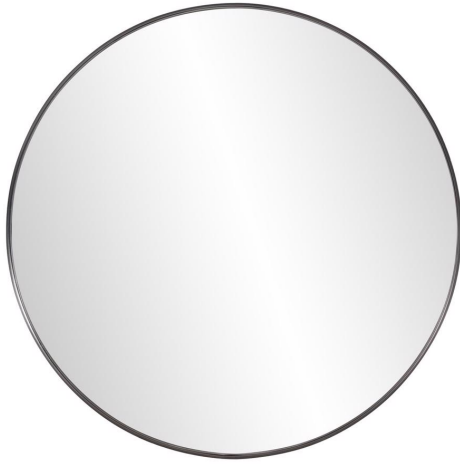

Mirrors

MHE48108 – Steele Black Round Mirror

With the idea that less is more, our Steele Mirror features a simple round mirror trimmed in a flat, shadow box styled stainless steel frame in a brushed black. D Rings are affixed to the back of the mirror making it ready to hang right out of the box. Additional colors & sizes also available.

Specifications

Height 36H

Material Stainless Steel

Width 36W

Shape Round

Weight 41

Finish Brushed

Package Dimensions 41 x 41 x 6