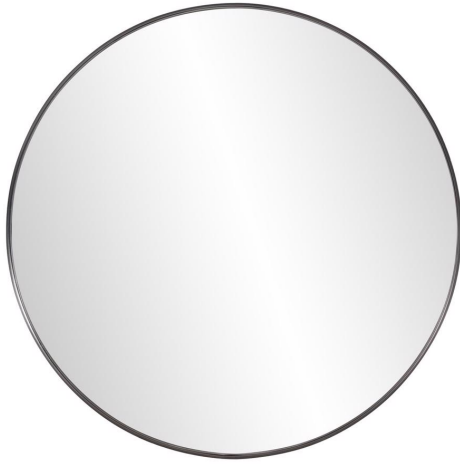

# Mirrors

## MHE48108 – Steele Black Round Mirror

With the idea that less is more, our Steele Mirror features a simple round mirror trimmed in a flat, shadow box styled stainless steel frame in a brushed black. D Rings are affixed to the back of the mirror making it ready to hang right out of the box. Additional colors & sizes also available.

### Specifications

Height 36H

Material Stainless Steel

Width 36W

Shape Round

Weight 41

Finish Brushed

Package Dimensions 41 x 41 x 6