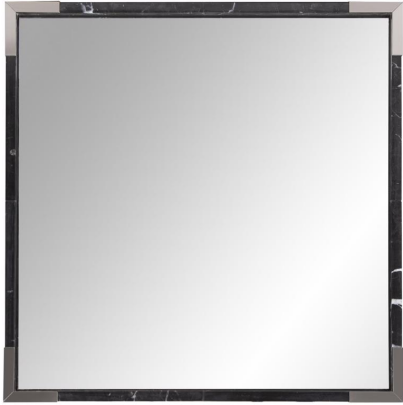

Mirrors

MHE48129 – Marcel Square Mirror

Simple, fluid lines of stainless steel combined with black marble was inspired by the timeless Art Deco era. Classic and contemporary converse to offer us this updated style for any decor. The square Marcel Mirror features a square frame of black marble trimmed with brushed silver stainless steel accents.

Specifications

Height 23H

Material Mango Wood / Stainless Steel

Width 23W

Shape Square

Weight 9.9

Finish Marbled/Brushed

<https://www.mdcwall.com/go/sku/MHE48129>