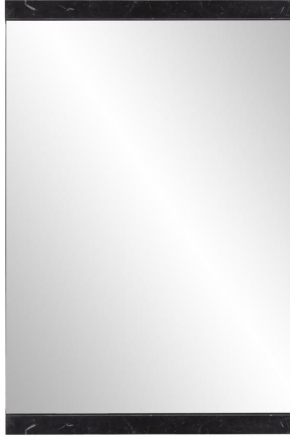

Mirrors

MHE48130 – Reese Marble Mirror

Simple, fluid lines of stainless steel combined with black marble was inspired by the timeless Art Deco era. Classic and contemporary converse to offer us this updated style for any decor. The rectangular Reese Mirror features a rectangular frame with black marble at the ends and the entire piece is trimmed with brushed silver stainless steel.

Specifications

Height 35.3/4H

Material Mango Wood / Stainless Steel

Width 23.5W

Shape Rectangle

Weight 32

Finish Marbled

Package Dimensions 41 x 29 x 5