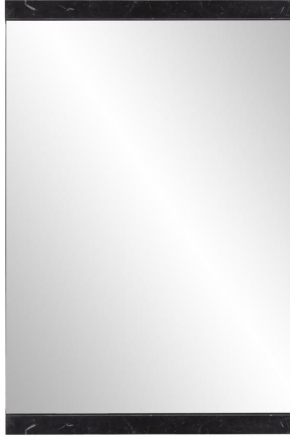

# Mirrors

## MHE48130 – Reese Marble Mirror

Simple, fluid lines of stainless steel combined with black marble was inspired by the timeless Art Deco era. Classic and contemporary converse to offer us this updated style for any decor. The rectangular Reese Mirror features a rectangular frame with black marble at the ends and the entire piece is trimmed with brushed silver stainless steel.

### Specifications

Height 35.3/4H

Material Mango Wood / Stainless Steel

Width 23.5W

Shape Rectangle

Weight 32

Finish Marbled

Package Dimensions 41 x 29 x 5