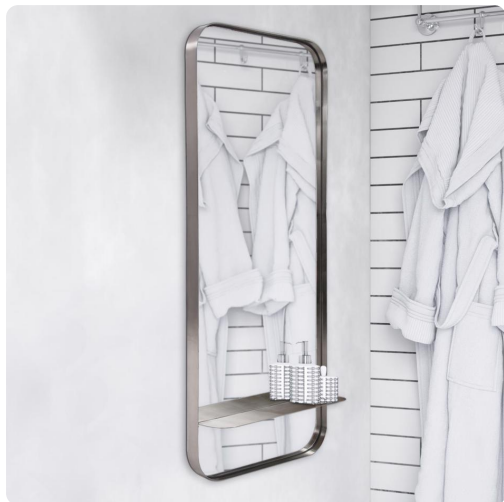

Mirrors

MHE48135 – Gavan Mirror with Shelf

Space is always a premium in any room or bathroom. The Gavan Mirror finds the perfect balance of sleek design and functionality. The simple rectangular frame of brushed silver stainless steel with a built in shelf offers a unique look to any space, large or small. D-rings are affixed to the back of the mirror so it is ready to hang right out of the box.

Specifications

Height 44H

Material Stainless Steel

Width 20W

Shape Rectangle

Weight 35

Finish Brushed

Package Dimensions 48 x 24 x 7