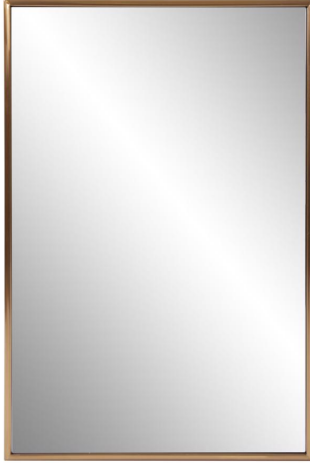

# Mirrors

## MHE48145 – Yorkville Brass Vanity Mirror

The Yorkville Mirror was inspired by industrial loft windows in the upper east Manhattan neighborhood of Yorkville. The turn of the century style of multiple paneled windows feature rounded and curved muntin's that separate each pane of glass. This mirror features the same frame profile in stainless steel, in brushed brass. D-rings are affixed to the back of the mirror so it is ready to hang in either a vertical or horizontal orientation right out of the box! Additional sizes and finishes available.

### Specifications

Height 36H

Material Stainless Steel

Width 24W

Shape Rectangle

Weight 28

Finish Brushed

Package Dimensions 41 x 29 x 4