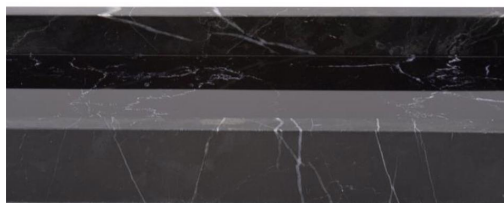

Accessories

MHE48146 – Black Mirrored Marble Tray

Specifications

Height 1.5H

Material Marble

Width 16.1/4W

Shape Rectangle

Weight 7

Finish Marbled

Package Dimensions 19 x 10 x 5

<https://www.mdcwall.com/go/sku/MHE48146>