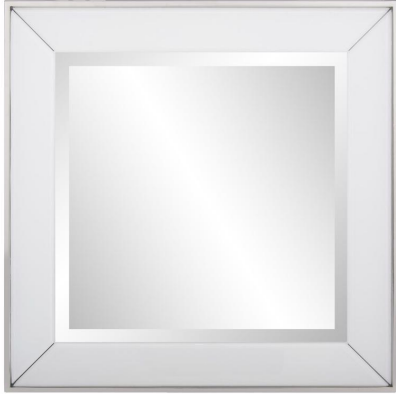

# Mirrors

## MHE48155 – Square Devon Mirror in White

Our traditional Devon mirror now has a smaller size that can be used in multiples for that dramatic room statement wall or as a single mirror for that special area that needs special touch. Features of this mirror are a polish stainless steel frame surrounding a white beveled mirrored front face frame, and a clear beveled center mirror.

### Specifications

Height 24H

Material Stainless Steel

Width 24W

Weight 11.75

Finish Polished

<https://www.mdcwall.com/go/sku/MHE48155>