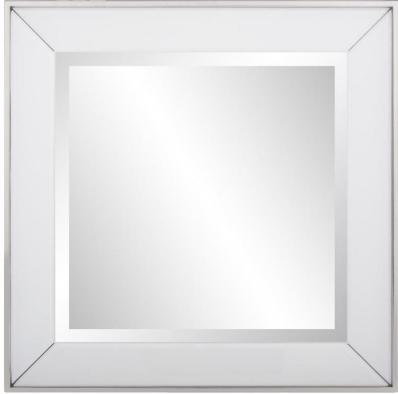

Mirrors

MHE48155 – Square Devon Mirror in White

Our traditional Devon mirror now has a smaller size that can be used in multiples for that dramatic room statement wall or as a single mirror for that special area that needs special touch. Features of this mirror are a polish stainless steel frame surrounding a white beveled mirrored front face frame, and a clear beveled center mirror.

Specifications

Height 24H

Material Stainless Steel

Width 24W

Weight 11.75

Finish Polished

<https://www.mdcwall.com/go/sku/MHE48155>