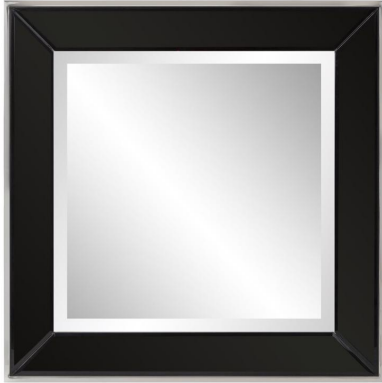

# Mirrors

## MHE48156 – Square Devon Mirror in Black

Our traditional Devon mirror now has a smaller size that can be used in multiples for that dramatic room statement wall or as a single mirror for that special area that needs special touch. Features of this mirror are a polish stainless steel frame surrounding a black beveled mirrored front face frame, and a clear beveled center mirror.

### Specifications

Height 24H

Material Stainless Steel

Width 24W

Weight 11.75

Finish Polished

<https://www.mdcwall.com/go/sku/MHE48156>