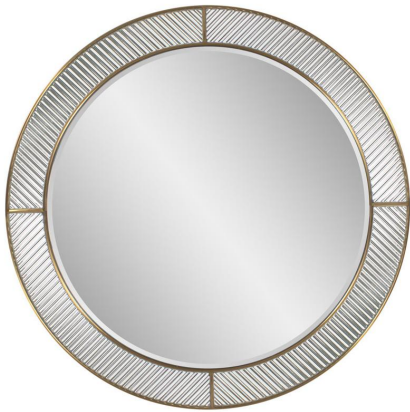

# Mirrors

## MHE48165 – Frosted Round Wall Mirror

The Frosted Mirror features an elegant design with textured frosted accents on each side, adding a contemporary iridescent like design. Perfect for enhancing natural light and creating a focal point.

### Specifications

Material Stainless Steel

Height 31.5H

Width 31.5W

Shape Round

Weight 21

Type product

Finish Frosted

Overall Dimensions 31.5H x 31.5W x 3/4D

Package Dimensions 36.61"L x 36.61"W x 2.76"H

Country of Origin China

<https://www.mdcwall.com/go/sku/MHE48165>