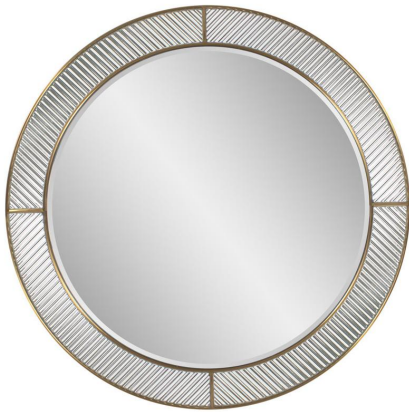

Mirrors

MHE48165 – Frosted Round Wall Mirror

The Frosted Mirror features an elegant design with textured frosted accents on each side, adding a contemporary iridescent like design. Perfect for enhancing natural light and creating a focal point.

Specifications

Material Stainless Steel

Height 31.5H

Width 31.5W

Shape Round

Weight 21

Type product

Finish Frosted

Overall Dimensions 31.5H x 31.5W x 3/4D

Package Dimensions 36.61"L x 36.61"W x 2.76"H

Country of Origin China

<https://www.mdcwall.com/go/sku/MHE48165>