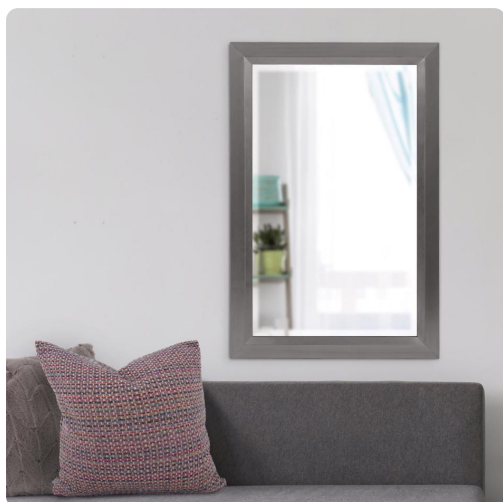

Mirrors

MHE51211CH – Avery Mirror - Glossy
Charcoal

Specifications

Height 42H

Material Wood

Width 28W

Shape Rectangle

Weight 29

Finish Glossy

Package Dimensions 47 x 33 x 5

<https://www.mdcwall.com/go/sku/MHE51211CH>