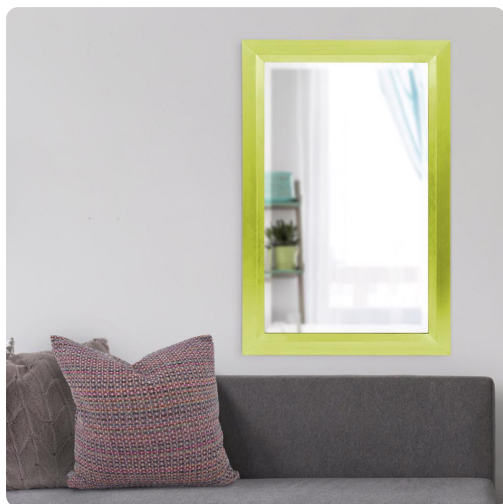

Mirrors

MHE51211MG – Avery Mirror - Glossy Green

Specifications

Height 42H

Material Wood

Width 28W

Shape Rectangle

Weight 29

Finish Glossy

Package Dimensions 47 x 33 x 5

<https://www.mdcwall.com/go/sku/MHE51211MG>